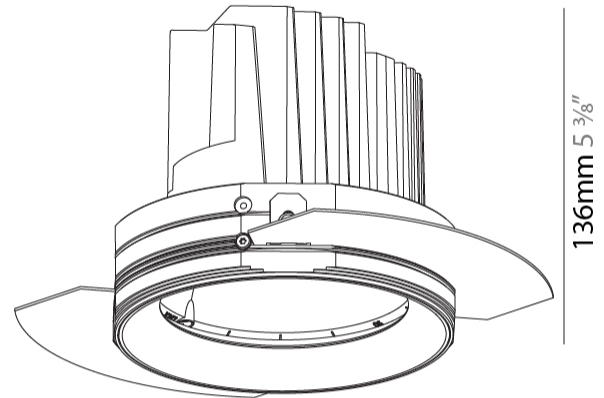

ELECTRICAL

Lamp Type: LED (Zhaga Standard)
Input Wattage (W): 28.6
Total Output Wattage (W): 26.4
Dimming: Tri-Mode (Non-Dimming and Phase Dimming (120Vac only) and 0-10V Dimming)
Driver Included: No
Driver Location: Recessed Housing
Driver Type: Constant Current - Universal
Driver Class: Class 2
Housing: See components
Input Voltage (V): 120 - 277
Constant Current (MA): 700

LED

Number of LEDs: 1
Color Temperature (°K): 2700 / 3000 / 3500 / 4000
Max. Delivered Lumen (lm): 2030 / 2080 / 2185 / 2230
Nominal Lumen (lm): 3210 / 3290 / 3459 / 3530
CRI: >90 CRI
Efficiency (%): 63.1 / 61.5 / 63.2
Lamp Life (hrs): 50000
Upon Request: RGB-W Tunable White Special Color Temperature Special LED

OPTICAL

Reflector°: 20 / 25 / 40
Adjustability: Rotational 355°; Tilt 30°
Upon Request: Special Beam Angles

RATINGS AND CERTIFICATIONS

Zaneen Group Inc. © 2024, T 1800-388-3382, F 416-247-9319, www.zaneen.com
Certified By: Certified for North American Standards
Available for International specifications by adding "INT" at the end of the existing Model #. For assistance on 'custom' specifications, contact zteam@zaneen.com.
IP Rating: IP20
If a conflict occurs to supply the best product, we reserve the right to change specifications or materials without notice. The most recent specification sheets are found at zaneen.com

Ø 136mm 5 3/8"

		140mm 5 1/2"	150mm 5 7/8"	10 | 12 1/2 | 15 | 25mm 3/8" | 1/2" | 5/8" | 1"	± 30°	355°	
A